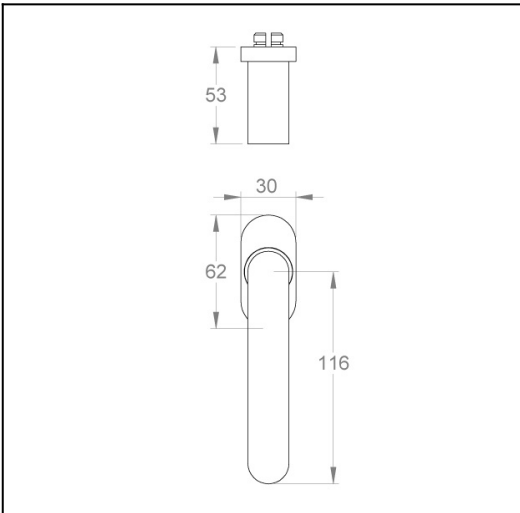

Gilda on oval window rose

Product Code: GD-R15-SC

Description:

Exhibiting curves and proportions hand-crafted with supreme attention to detail, the Gilda lever is equally as pleasant to use as it is to view. Mounted on an oval rose offers a simple yet effective feature in contemporary and classic interiors.

Dimensions:

Overall h147 x w30 x d53 mm (see line drawing download)

Finish:

Satin Chrome

<http://www.designerdoorware.com.au/catalogue/59362>

Line Drawings

As a generic representation of the product, Line Drawings are designed for general use only and may not reflect specifics for all product options such as individual functions or sizes etc.